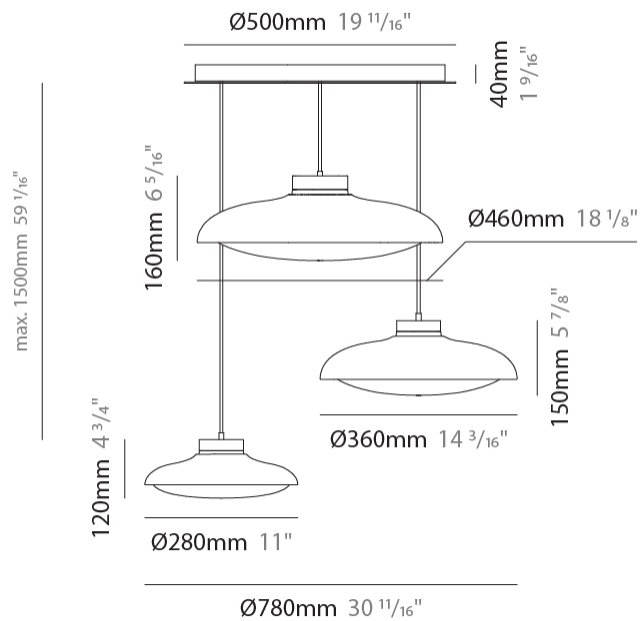

FIJI 3 LIGHT CLUSTER SUSPENSION

D141165-

base number   Color   Finish   Finish
Temperature   Options   Options

1. To build a product code in our configurator select the specify button on the base model # product page
2. To build a manual product code on this datasheet choose from the options listed below in blue font and add the suffix to the base model #

GENERAL

Series: Fiji
Subseries: Fiji 3 Light Cluster
Brand: Cangini & Tucci
Division: Design
Mounting Type: Suspension
Mounting Location: Ceiling
Subcategory: Pendant

PHYSICAL

Shape: Dome
Diameter (mm): 780
Diameter (in): 30 11/16
Height (mm): 1500
Height (in): 59 1/16
Light Distribution: Omnidirectional
Weight (kg): 11.83
Weight (lbs): 20.08
Diffuser: Glass - Opal
Fixture Finish: [AMB / GRN / PNK / RUB / SKB / SMK / TOB / TRA](#)
Holder Finish: CHR / BLK
Fixture Material: Glass / Metal
Cable Details: 1500mm cable

ELECTRICAL

Lamp Type: LED
Input Wattage (W): 42.6
Total Output Wattage (W): 35.1
Dimming: Phase Dimming (120Vac Only)
Driver Included: Yes
Driver Location: Integrated
Driver Type: Constant Current - 120Vac
Driver Class: Class 2
Input Voltage (V): 120 - 277
Constant Current (MA): 350
Upon Request: 0-10Vdc dimming / Non-dimming 120/277Vac

LED

Color Temperature (°K): 2700 / 3000
Max. Delivered Lumen (lm): 4845
CRI: >95 CRI

OPTICAL

RATINGS AND CERTIFICATIONS

Certified By: Certified for North American Standards
IP rating: IP20