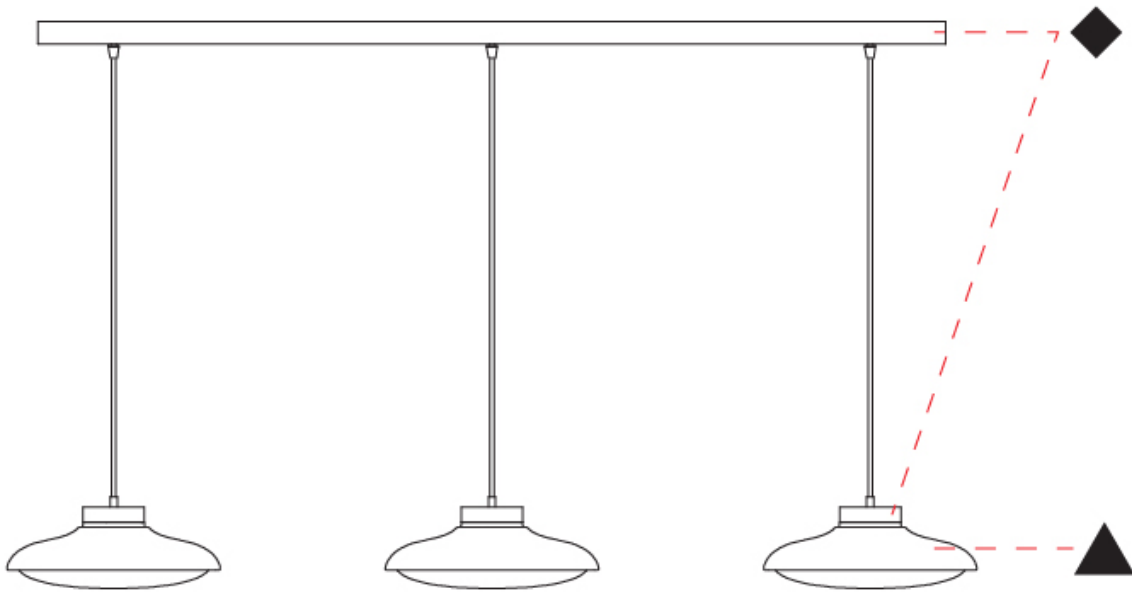

FIJI 3 LIGHT LINEAR SUSPENSION

D141166-

PROJECT	_____
TYPE	_____
SPECIFIER	_____
QUANTITY	_____
DATE	_____

D