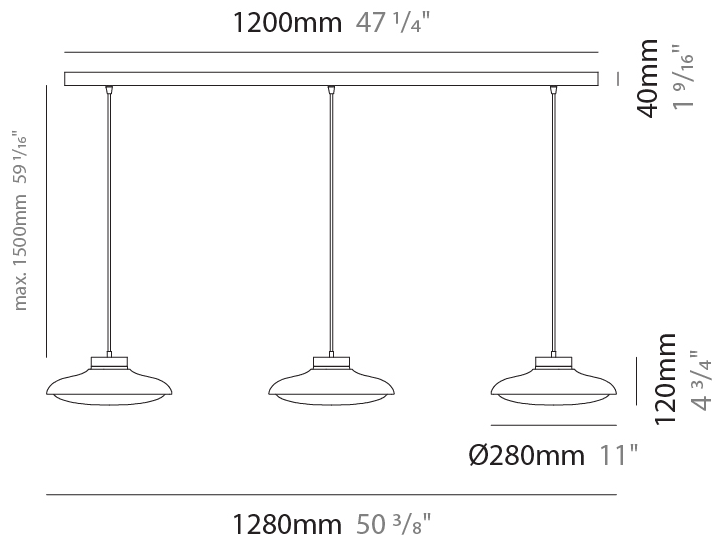

1. To build a product code in our configurator select the specify button on the base model # product page
2. To build a manual product code on this datasheet choose from the options listed below in blue font and add the suffix to the base model #

GENERAL

Series: Fiji
Subseries: Fiji 3 Light Linear
Brand: Cangini & Tucci
Division: Design
Mounting Type: Suspension
Mounting Location: Ceiling
Subcategory: Pendant

PHYSICAL

Shape: Dome
Length (mm): 1280
Length (in): 50 ³/₈
Width (mm): 280
Width (in): 11
Height (mm): 120
Height (in): 4 ³/₄
Max. Overall Height (mm): 1500
Max. Overall Height (in): 59 ¹/₁₆
Light Distribution: Omnidirectional
Weight (kg): 7.90
Weight (lbs): 20.08
Diffuser: Glass - Opal
Fixture Finish: AMB / GRN / PNK / RUB / SKB / SMK / TOB / TRA
Holder Finish: CHR / BLK
Fixture Material: Glass / Metal
Cable Details: 1500mm cable

ELECTRICAL

Lamp Type: LED
Input Wattage (W): 42.6
Total Output Wattage (W): 35.1
Dimming: Phase Dimming (120Vac Only)
Driver Included: Yes
Driver Location: Integrated
Driver Type: Constant Current - 120Vac
Driver Class: Class 2
Input Voltage (V): 120 - 277
Constant Current (MA): 350
Upon Request: 0-10Vdc dimming / Non-dimming 120/277Vac

LED

Color Temperature (°K): 2700 / 3000
Max. Delivered Lumen (lm): 4845
CRI: >95 CRI

OPTICAL

RATINGS AND CERTIFICATIONS

Certified By: Certified for North American Standards
IP rating: IP20