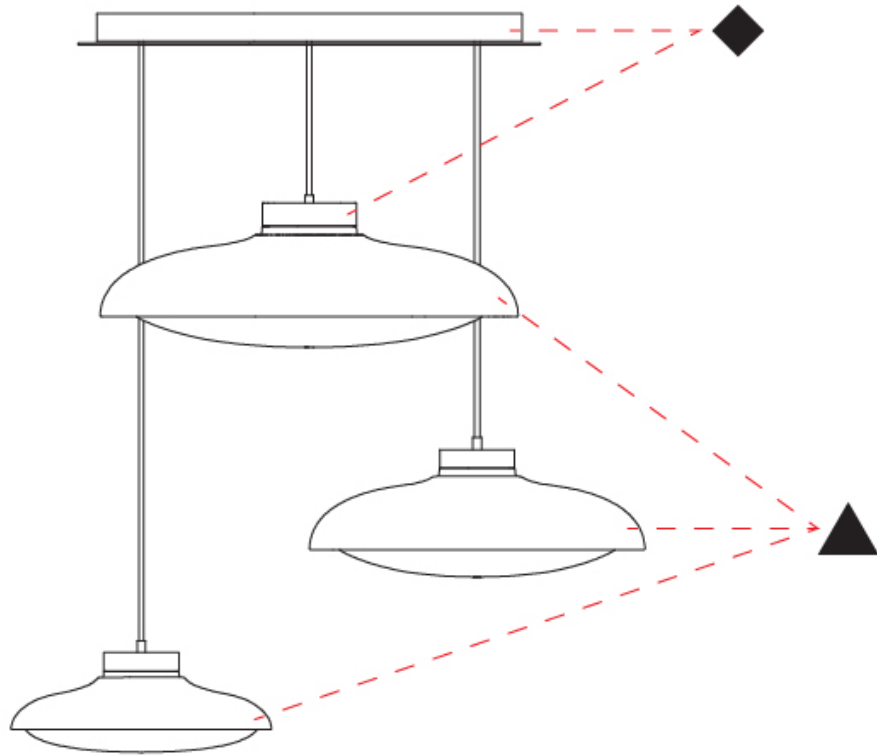

FIJI 3 LIGHT CLUSTER SUSPENSION

D141165-

PROJECT _____

TYPE _____

SPECIFIER _____

QUANTITY _____

DATE _____

D